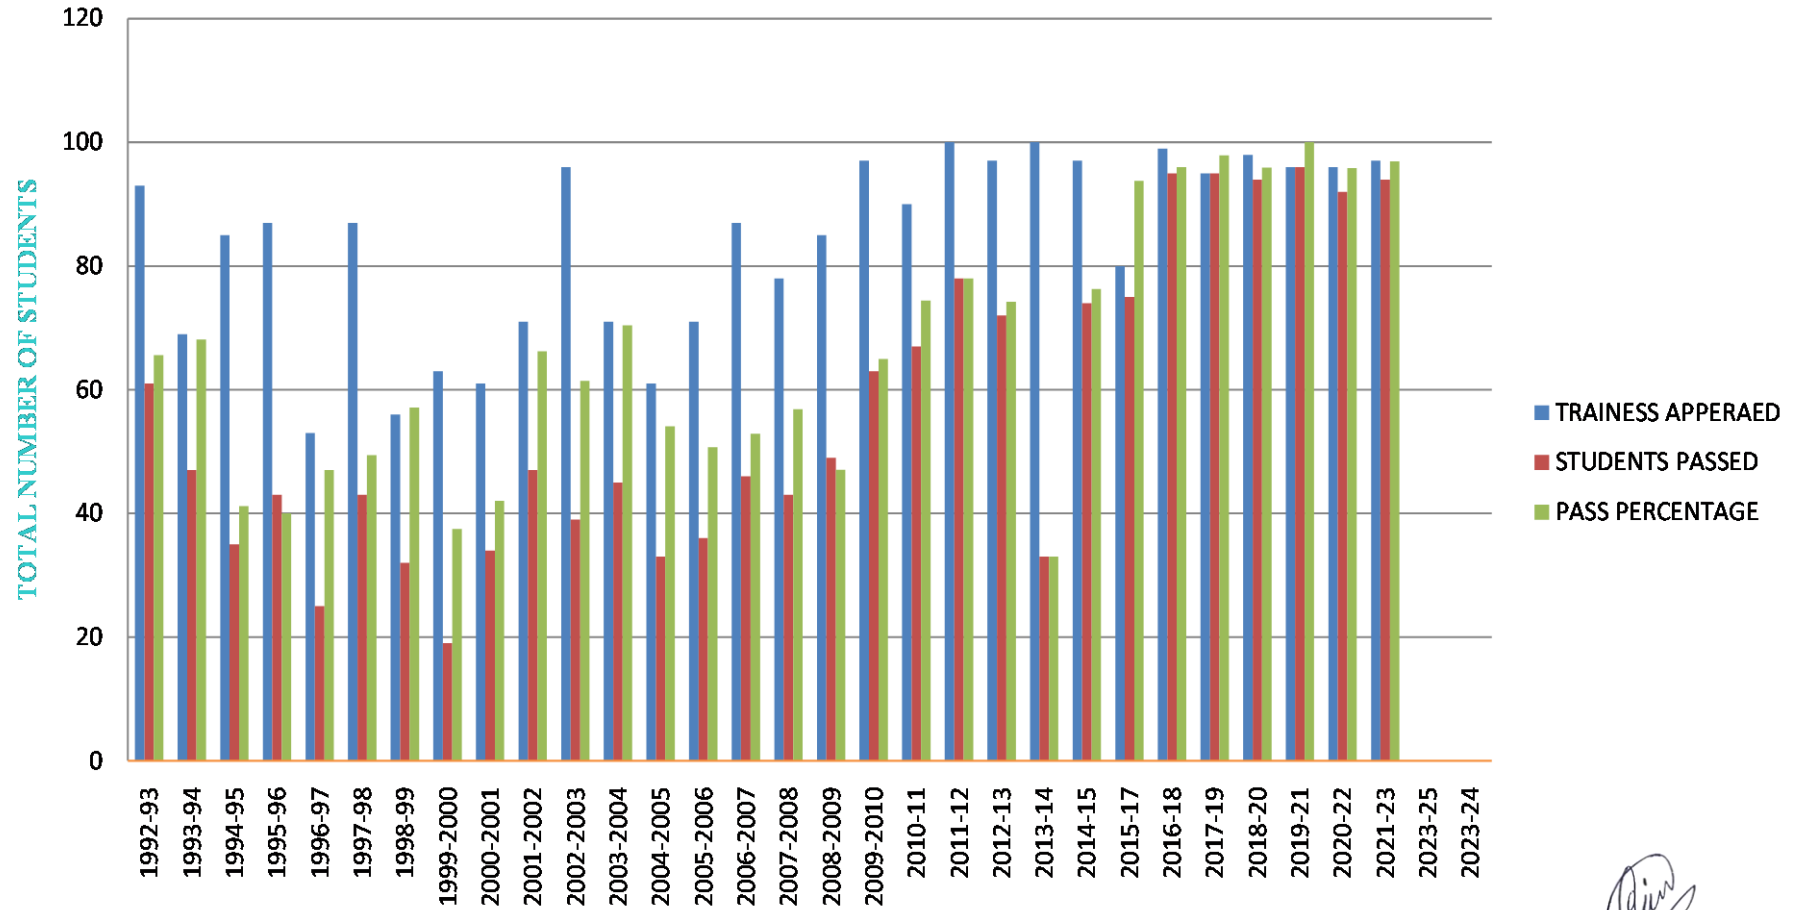

ACADEMIC PERFORMANCE

B.ED STUDENTS (1992-2024)

ACADEMIC PERFORMANCE

 Dr. Gitanjali Choudhury
 Principal
 West Guwahati College of Education
 Templegha Pandu, Guwahati-12.

WEST GUWAHATI COLLEGE OF EDUCATION

Templeghat, Pandu, Guwahati - 781012, Kamrup (M), Assam

ACADEMIC PERFORMANCE

Sl. No.	Batch	Duration of Course	Year	No of Trainees Appeared	Total Student of passed	Pass Percentage	Sl. No.	Batch	Duration of Course	Year	No. of Students Appeared	Total Students passed	Pass Percentage
1	1992-1993	One Year	1993	93	61	65.59 %	19	2010-2011	One Year	2011	90	67	74.44 %
2	1993-1994	One Year	1994	69	47	68.11 %	20	2011-2012	One Year	2012	100	78	78%
3	1994-1995	One Year	1995	85	35	41.17 %	21	2012-2013	One Year	2013	97	72	74.23 %
4	1995-1996	One Year	1996	87	43	40%	22	2013-2014	One Year	2014	100	33	33 %
5	1996-1997	One Year	1997	53	25	47%	23	2014-2015	one Year	2015	97	74	76.29 %
6	1997-1998	One Year	1998	87	43	49.42 %	24	2015-2017	Two Year	2017	80	75	93.75 %
7	1998-1999	One Year	1999	56	32	57.14 %	25	2016-2018	Two Year	2018	99	95	96 %
8	1999-2000	One Year	2000	63	19	37.5 %	26	2017-2019	Two Year	2019	95	95	97.89%
9	2000-2001	One Year	2001	61	34	42.05%	27	2018-2020	Two Year	2020	98	94	95.92%
10	2001-2002	One Year	2002	71	47	66.2 %	28	2019-2021	Two Year	2021	96	96	100%
11	2002-2003	One Year	2003	96	39	61.45 %	29	2020-2022	Two Year	2022	96	92	95.83%
12	2003-2004	One Year	2004	71	45	70.40 %	30	2021-2023	Two Year	2023	97	94	96.9%
13	2004-2005	One Year	2005	61	33	54.09 %							
14	2005-2006	One Year	2006	71	36	50.70 %							
15	2006-2007	One Year	2007	87	46	52.87 %							
16	2007-2008	One Year	2008	78	43	56.41 %							
17	2008-2009	One Year	2009	85	49	47.06 %							
18	2009-2010	One Year	2010	97	63	64.95 %							