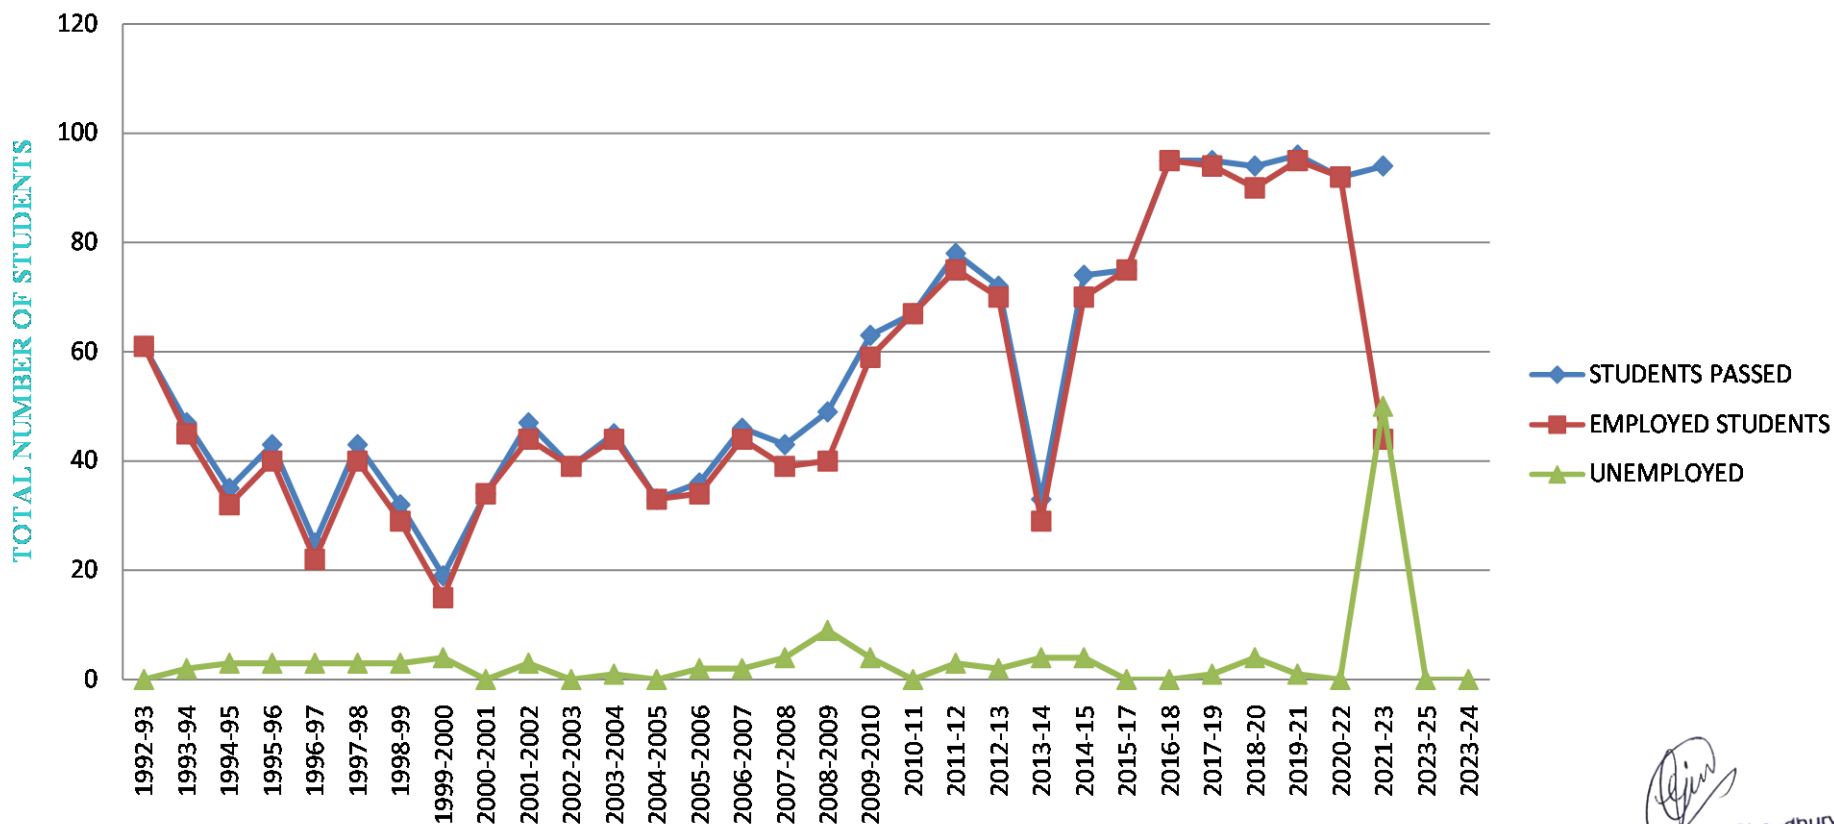

WEST GUWAHATI COLLEGE OF EDUCATION

Templeghat, Pandu, Guwahati - 781012, Kamrup (M), Assam

ACADEMIC PERFORMANCE

Sl. No.	Batch	Duration of Course	Year	No of Trainees Appeared	Total Student of passed	Pass Percentage	Sl. No.	Batch	Duration of Course	Year	No. of Students Appeared	Total Students passed	Pass Percentage
1	1992-1993	One Year	1993	93	61	65.59 %	19	2010-2011	One Year	2011	90	67	74.44 %
2	1993-1994	One Year	1994	69	47	68.11 %	20	2011-2012	One Year	2012	100	78	78%
3	1994-1995	One Year	1995	85	35	41.17 %	21	2012-2013	One Year	2013	97	72	74.23 %
4	1995-1996	One Year	1996	87	43	40%	22	2013-2014	One Year	2014	100	33	33 %
5	1996-1997	One Year	1997	53	25	47%	23	2014-2015	one Year	2015	97	74	76.29 %
6	1997-1998	One Year	1998	87	43	49.42 %	24	2015-2017	Two Year	2017	80	75	93.75 %
7	1998-1999	One Year	1999	56	32	57.14 %	25	2016-2018	Two Year	2018	99	95	96 %
8	1999-2000	One Year	2000	63	19	37.5 %	26	2017-2019	Two Year	2019	95	95	97.89%
9	2000-2001	One Year	2001	61	34	42.05%	27	2018-2020	Two Year	2020	98	94	95.92%
10	2001-2002	One Year	2002	71	47	66.2 %	28	2019-2021	Two Year	2021	96	96	100%
11	2002-2003	One Year	2003	96	39	61.45 %	29	2020-2022	Two Year	2022	96	92	95.83%
12	2003-2004	One Year	2004	71	45	70.40 %	30	2021-2023	Two Year	2023	97	94	96.9%
13	2004-2005	One Year	2005	61	33	54.09 %							
14	2005-2006	One Year	2006	71	36	50.70 %							
15	2006-2007	One Year	2007	87	46	52.87 %							
16	2007-2008	One Year	2008	78	43	56.41 %							
17	2008-2009	One Year	2009	85	49	47.06 %							
18	2009-2010	One Year	2010	97	63	64.95 %							

ACADEMIC PERFORMANCE BOARD

Dr. Sitanjali Choudhury
Principal
West Guwahati College of Education
Templeghat Pandu, Guwahati-12

EMPLOYMENT OF STUDENTS

EMPLOYMENT GRAPH OF STUDENTS PASSED(1992-2024)

Dr. Gitanjali Choudhury
Principal
West Guwahati College of Education
Templeaha Pandu, Guwahati-12